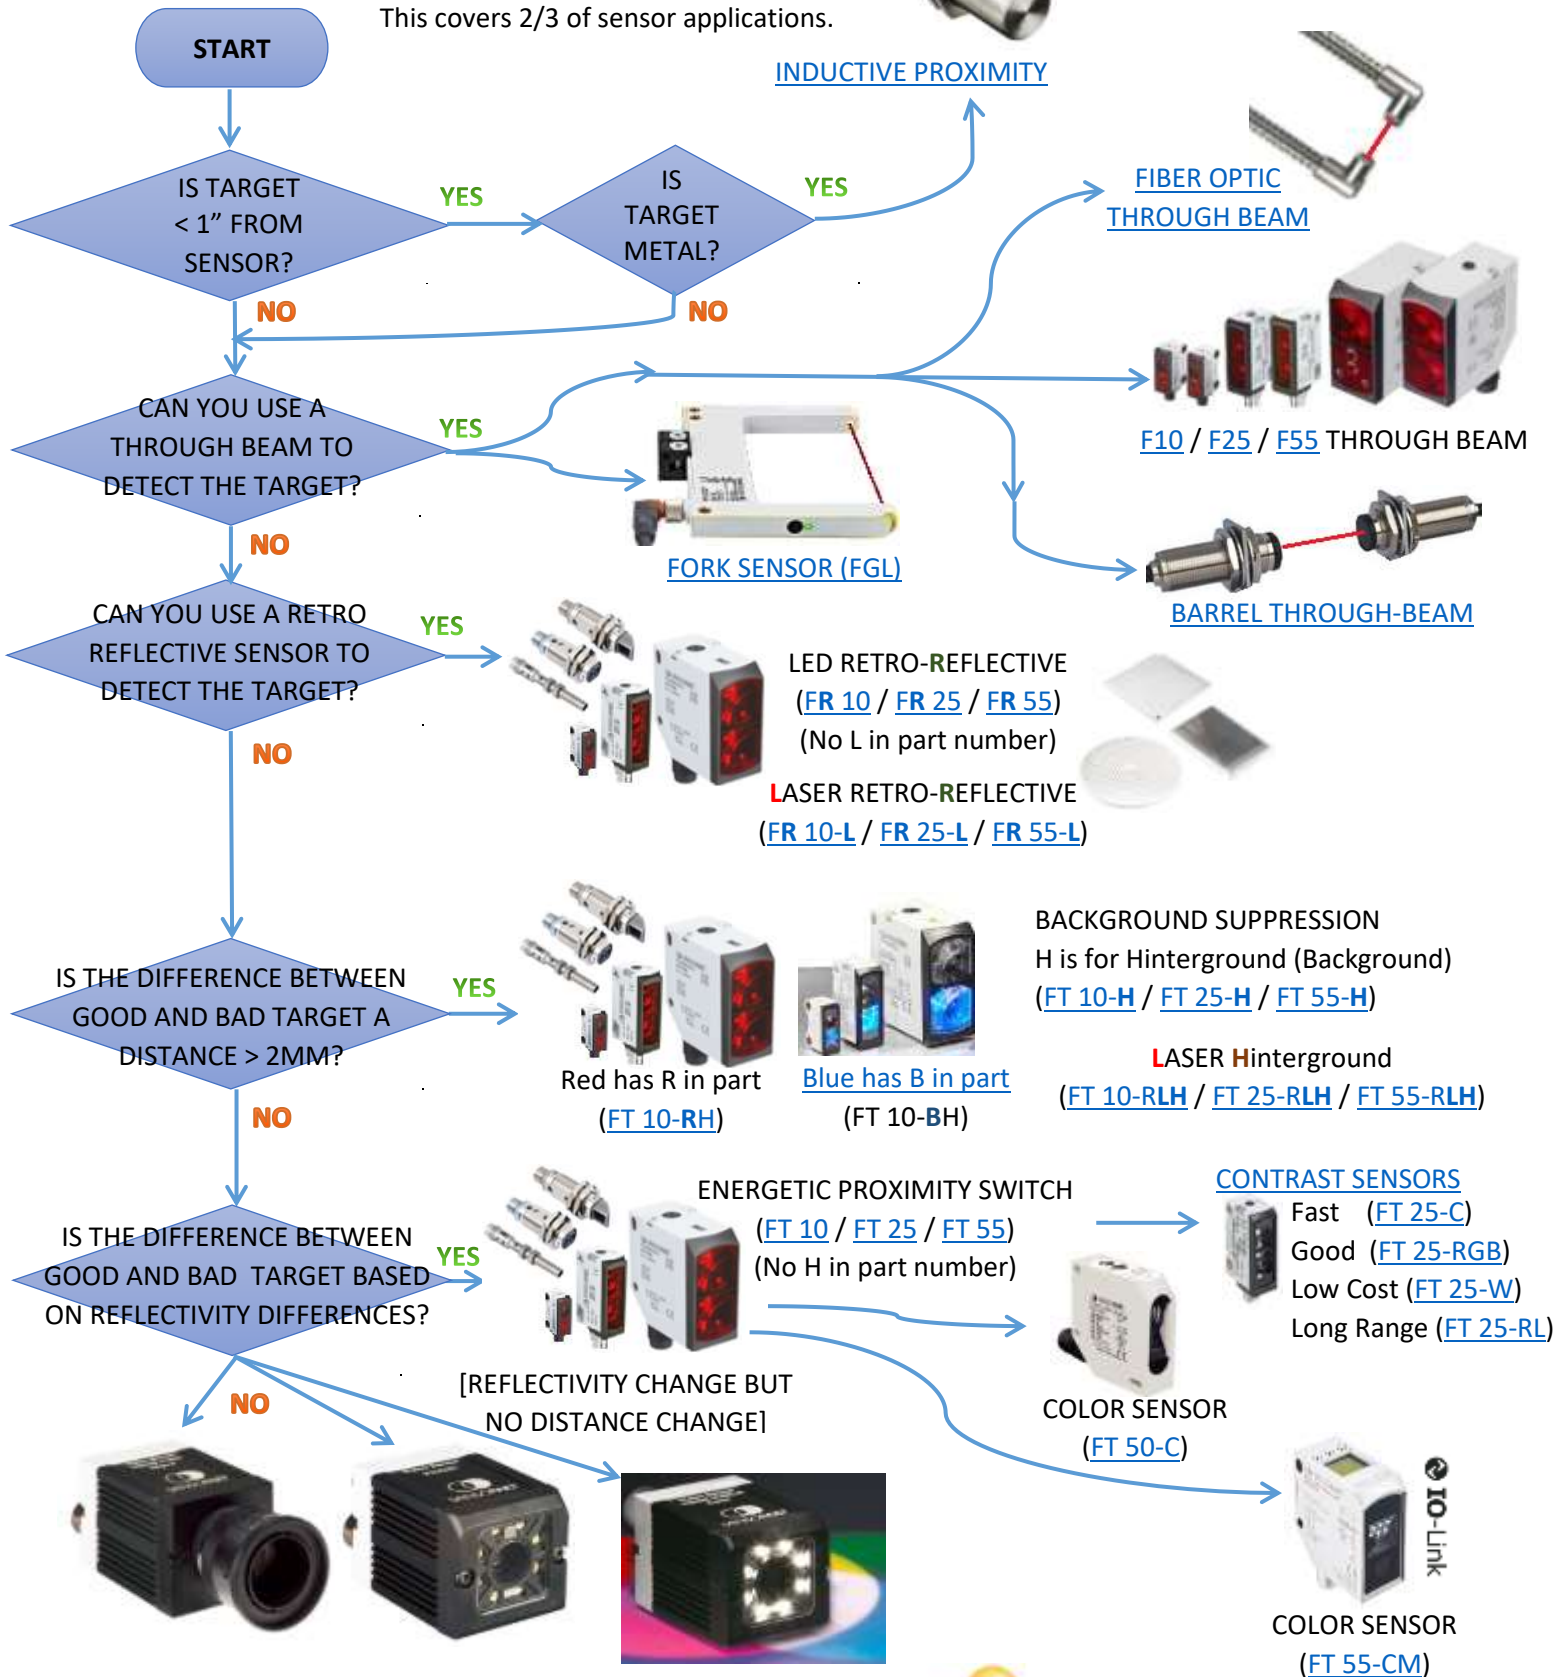

This covers 2/3 of sensor applications.

**VISOR® VISION SENSOR** (SMART-CAMERA) with EtherNet/IP, ProfiNet, Ethernet TCP/IP, web server & image archiving.